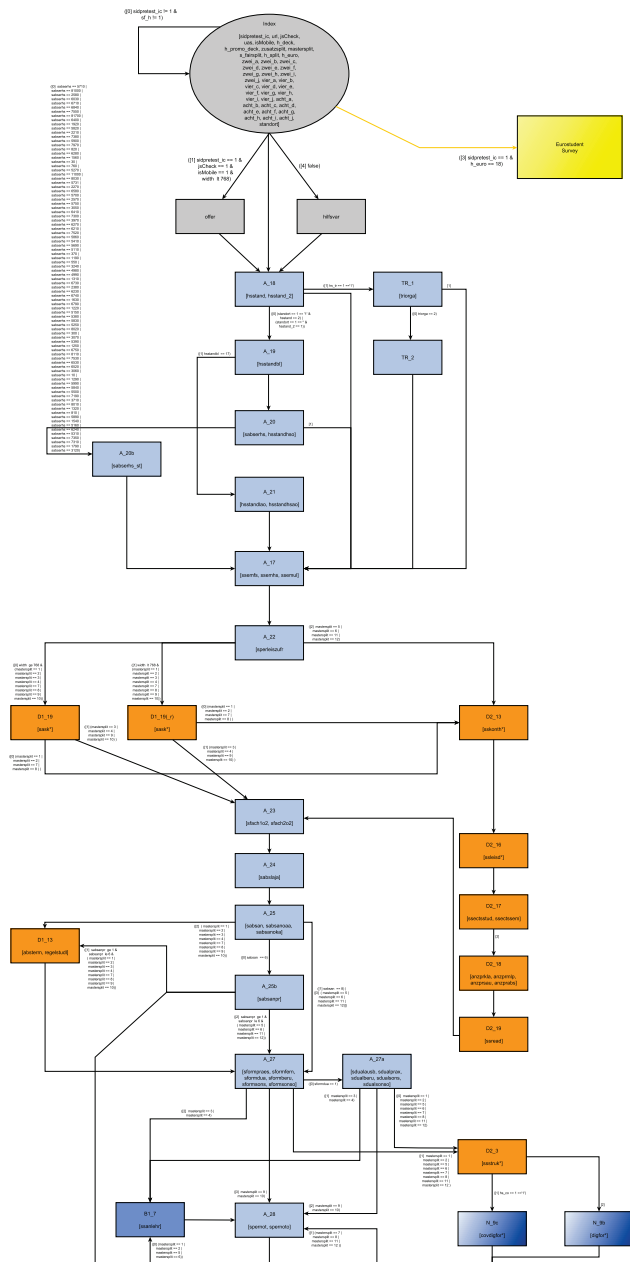

# QuestionFlow

The student survey in Germany (2021)

	Transitional pages
	Eurostudent survey
	A module questions
	B modules questions
	C modules questions
	D modules questions

	E & F modules questions
	Vignette experiments
	NRW special questions
	Digitalisation special questions
	Mobility and lifestyle special questions
	Corona special questions