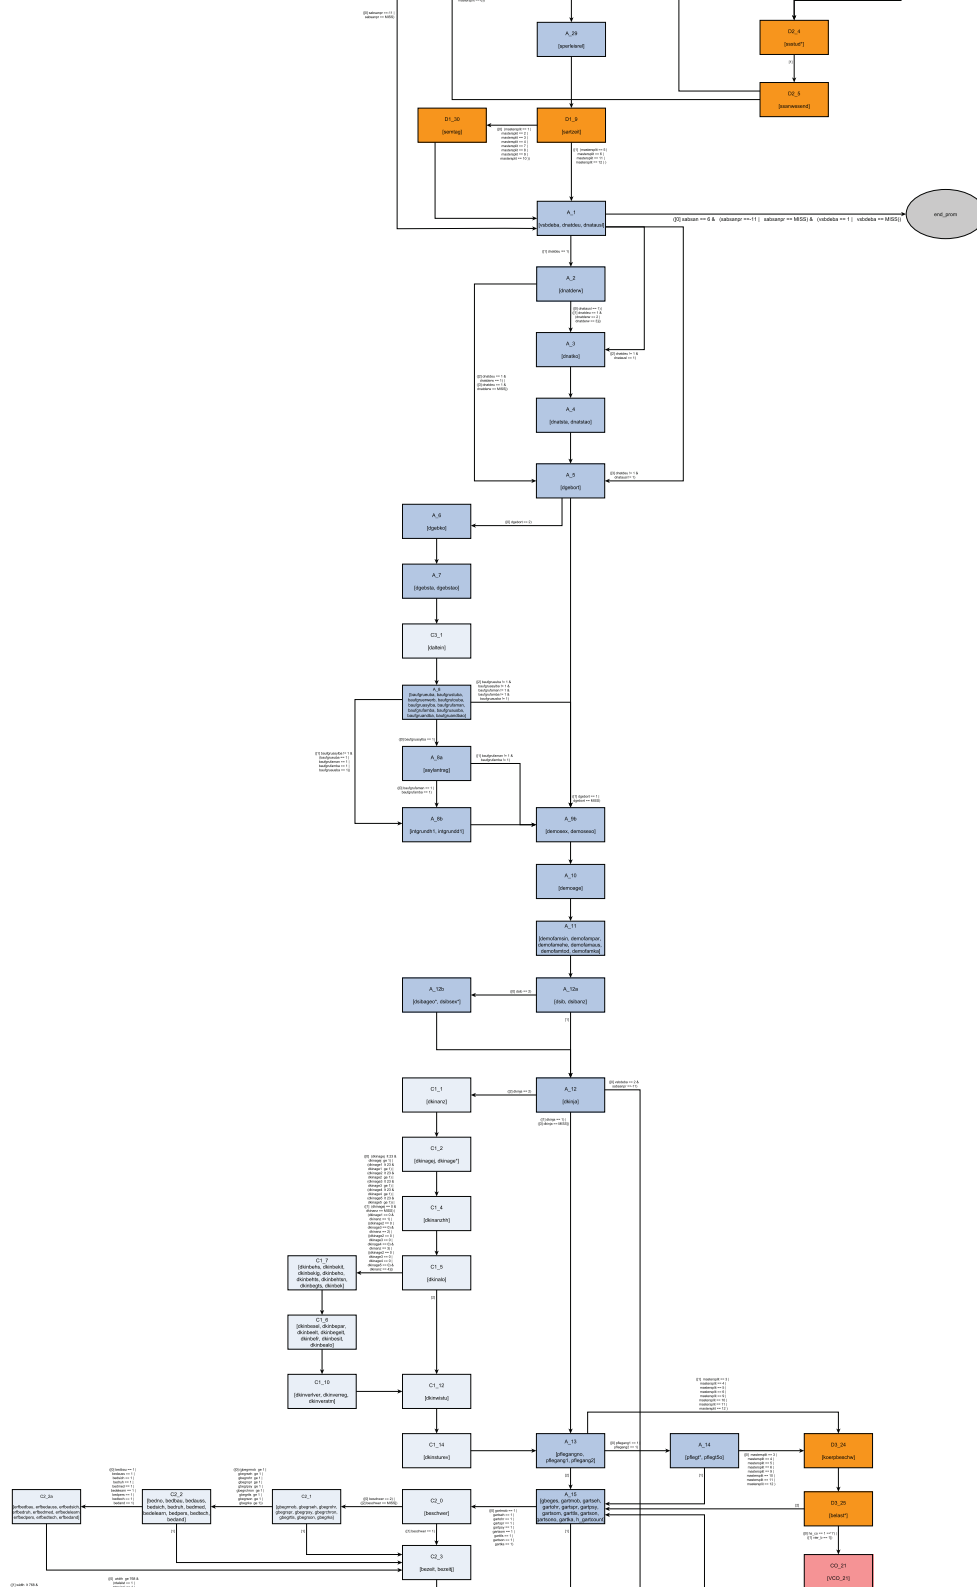

March 2024

# QuestionFlow

The student survey in Germany (2021)

	Transitional pages
	Eurostudent survey
	A module questions
	B modules questions
	C modules questions
	D modules questions

	E & F modules questions
	Vignette experiments
	NRW special questions
	Digitalisation special questions
	Mobility and lifestyle special questions
	Corona special questions